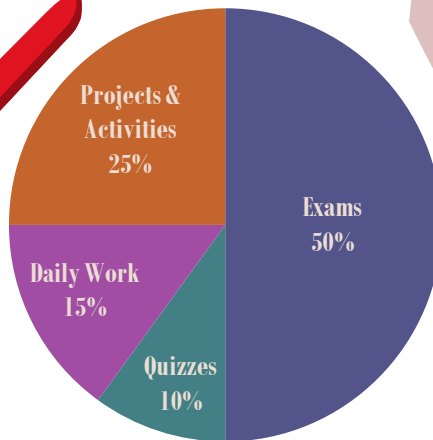

7

• Ecology

Daily Materials

Required

Textbook
Interactive Notebook
Sharpened Pencil or Pen
Completed Assignments

Recommended

Calculator
USB Drive
Colored Pens/Pencils
Highlighter

~Grades~